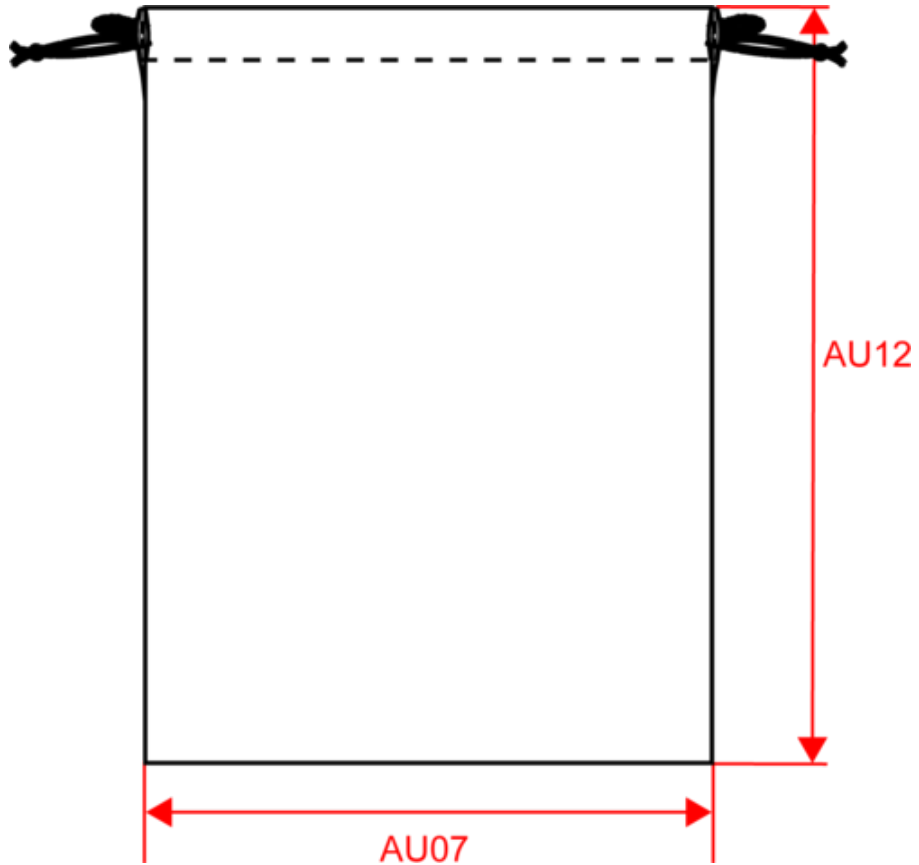

More information

Logistic

Country of origin

Customs code

Washing instructions

KI0747

Cotton bag with drawcord closure

Dimensions (cm)

Measurements in cm	S	M	L	XL
AU07 - Total width	13.00	23.00	38.00	40.00
AU12 - Total height	15.00	25.00	45.00	62.00

KI0747

Cotton bag with drawcord closure

Colours information

Black

RVB : 35,35,37
Pantone C : Black
Pantone TCX : 19-4004TCX

Cherry Red

RVB : 147,2,38
Pantone C : 7427C
Pantone TCX : 19-1862TCX

Natural

RVB : 229,227,215
Pantone C : 7534C
Pantone TCX : 12-0404TCX

Logistic

1

100

Sizes	Width (cm)	Height (cm)	Length (cm)	Net weight (kg)	Gross weight (kg)	Pieces/Box	Pieces/Bundle
S	34.00	26.00	30.00	5.70000	8.20000	300	0
M	27.00	40.00	50.00	10.00000	12.50000	200	1
L	42.00	22.00	48.00	10.50000	12.50000	100	1
XL	33.00	40.00	44.00	7.20000	9.20000	50	1